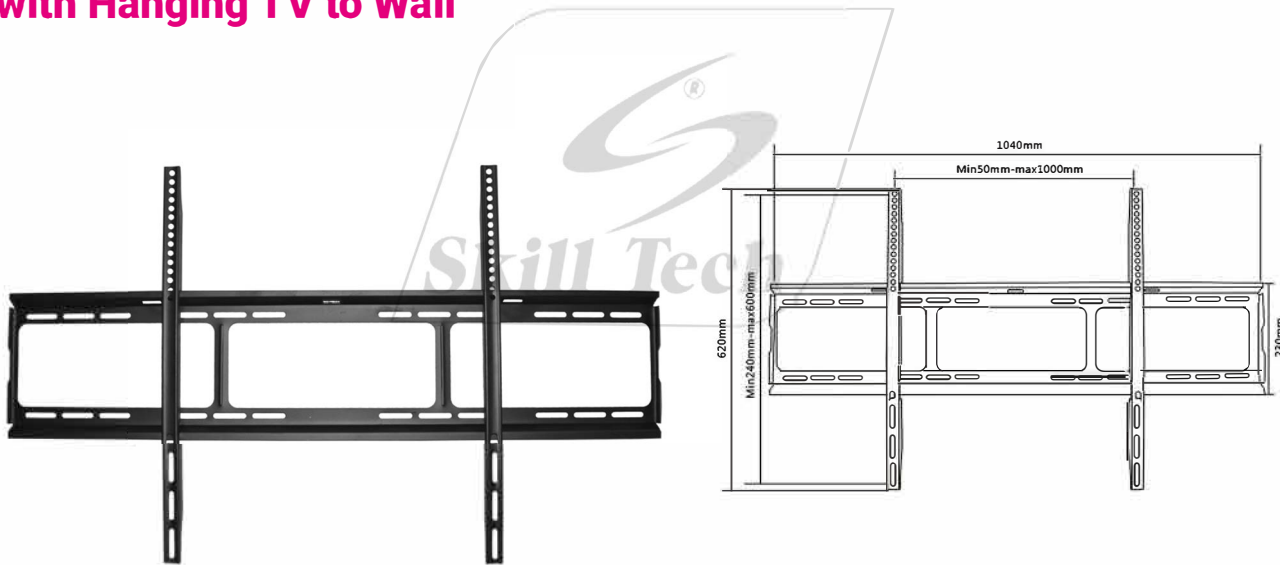

SH 1060F

Fixed LCD/LED/Curved TV Wall Mount

Suitable for most 55" - 105" screen

Enhance Your Living Space
with Hanging TV to Wall

Screen Size
55" - 105"

VESA Standard
1000x600

Profile
30mm

Weight Capacity
100kg